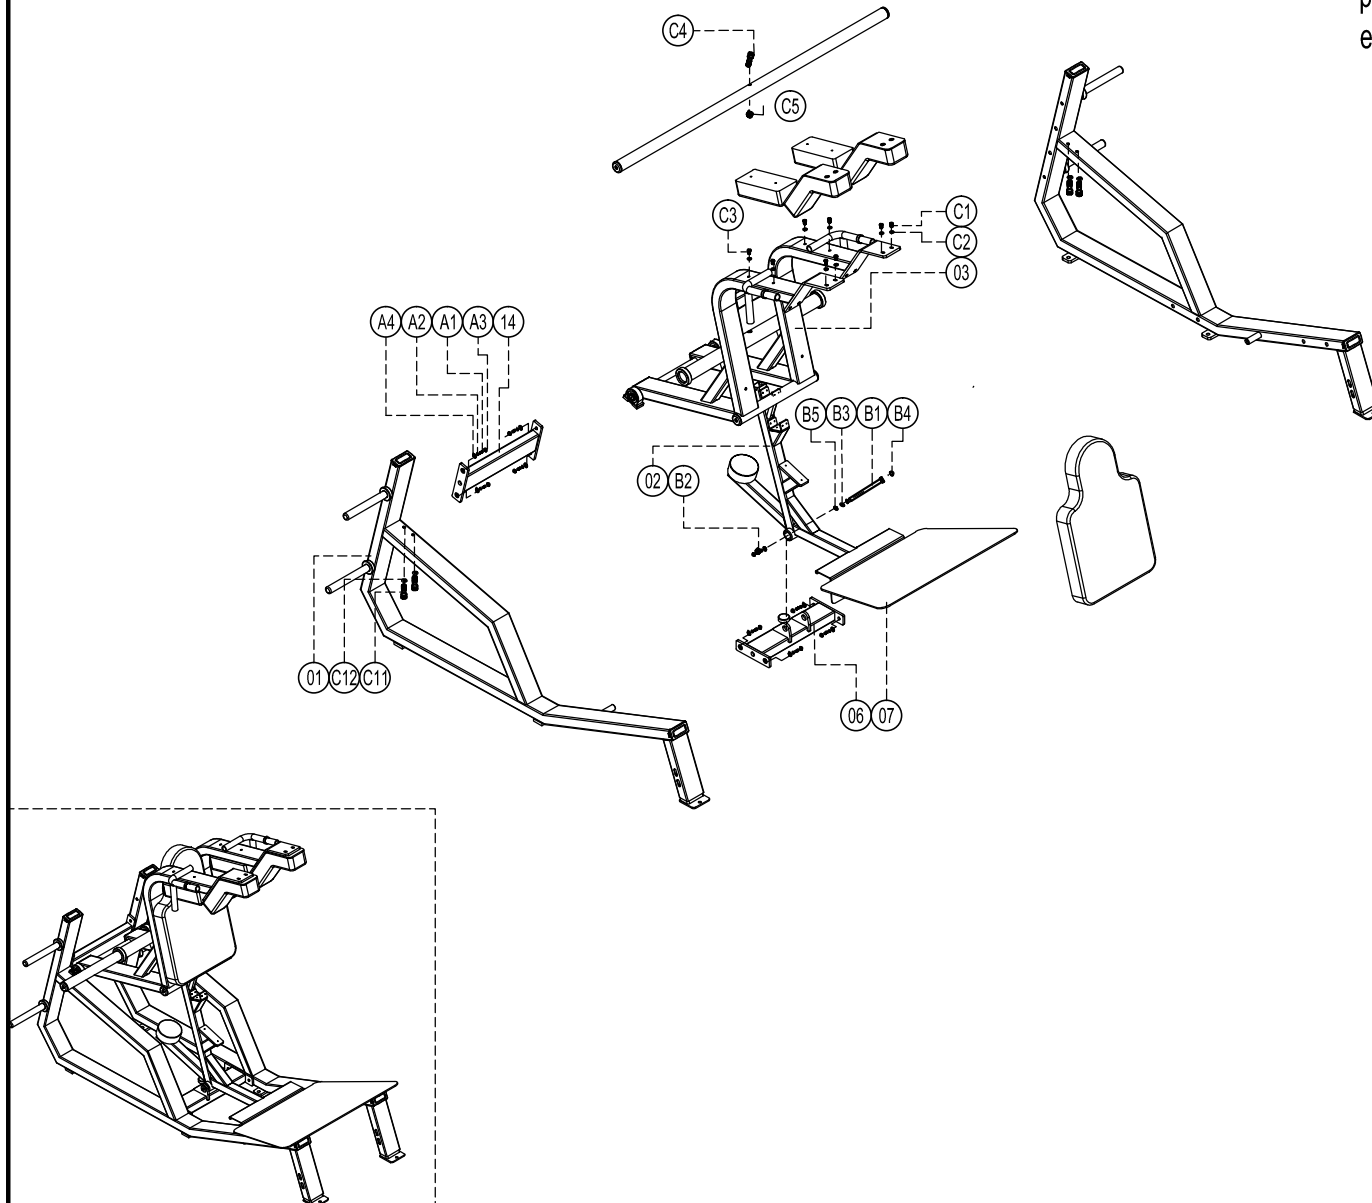

Exploded

E3065 SUPER SQUAT

please note :parts didn't demolitionde part and fasteners not listde on the introduction

C12	Flat washer	Φ10	4
C11	Socket head inner hex	M10*65	4
C5	Self lock nut	M12	1
C4	Socket head inner hex	M12*70	1
C2	Flat washer	Φ8	15
C3	Cup head inner hex screw	M8*35	8
C1	Cup head inner hex screw	M8*80	7
B5	Gasket	DQ003	2
B4	Screw cap	S208	2
B3	Washer	C088	2
B2	Self lock nut	M10	1
B1	Shoulder screw	Φ12*130	1
A4	Gasket	DQ003	16
A3	Scsrew cap	S208	16
A2	Spring washer	ø12	16
A1	Outer hex screw	M12*35	16
14	Middle-connector set		1
07	Frame for footrest		1
06	Bottom connection		1
03	Upholstery fixing set		1
02	Safety part		1
01	Main frame		2
序号	名称		数量