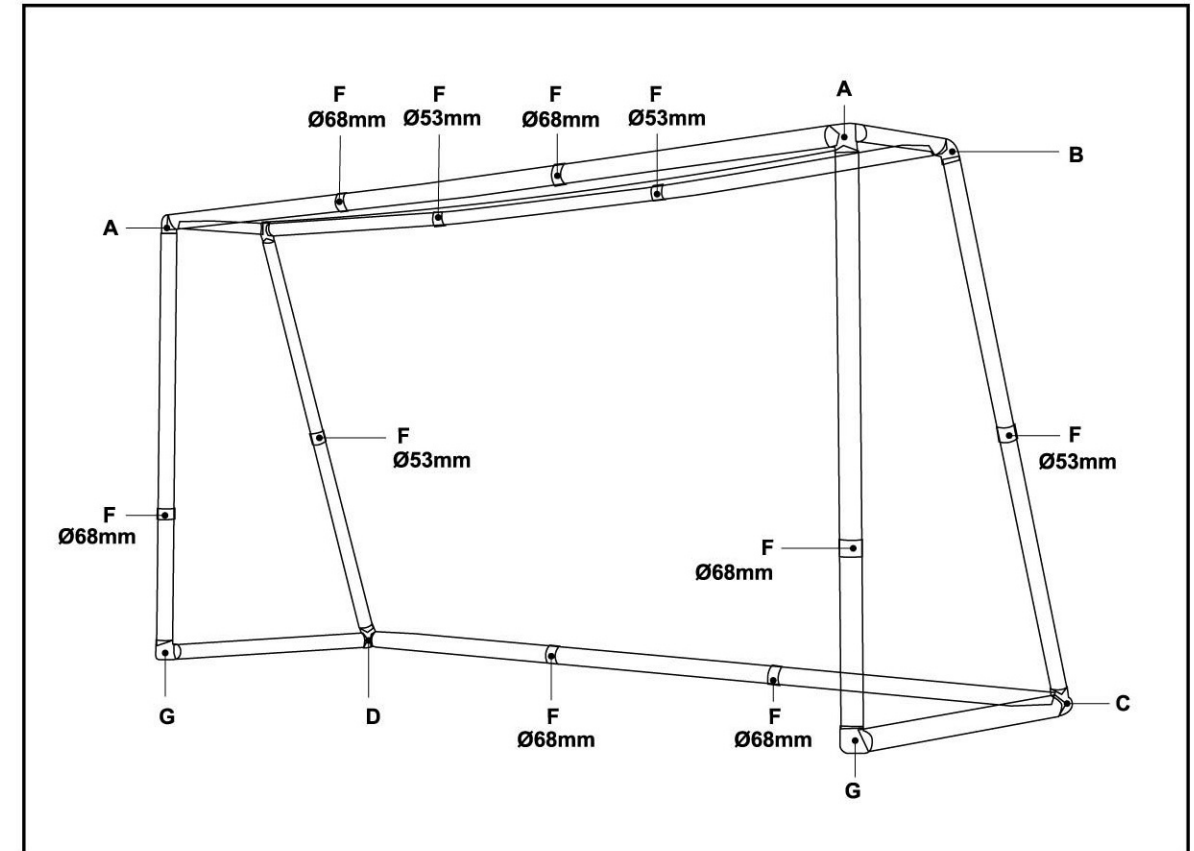

GOAL SIZE: 12 X 6 FT

COMP No.	Q'TY	COMP No.	Q'TY
	6 (Ø68mm)	Ø68mm= 117cm	8
	4 (Ø53mm)	Ø68mm= 101cm	2
	2	Ø68mm= 51cm	2
	6	Ø53mm= 117cm	3
NET	1	Ø53mm= 89.5cm	4
	6	Ø53mm= 40cm	2
	25		

WARNING:

1. The goal is intended to be used primarily for football.
2. Before using this product, check all fastenings are secured and fully tightened.
3. Ensure the goal is secured at all times during use by means of the anchoring system supplied for the surface on which it is placed.
4. Don't climb on the net or goal framework.
5. Not suitable for children under 3 years old, due to small parts. (i.e. fast clips)

INSTRUCTION * Please Hang Net With

(A) 2 pcs

(B) 2 pcs

(C) 1 pcs

(D) 1 pcs

(F) 6 pcs

(F) 4 pcs

(G) 2 pcs